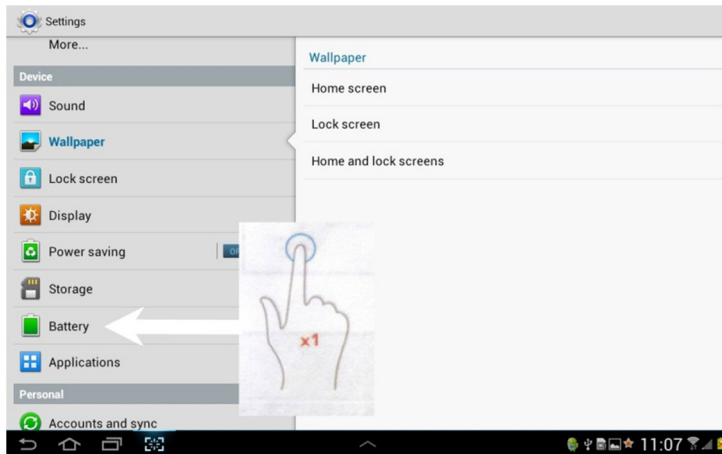

How to check the battery

1. You can see your battery status in the bottom right hand corner of the screen at any time.

2. To see more detail touch the battery and see the status % of the battery.

3. To see more details about the battery touch and open the settings menu

4. Scroll down to the **Device** section and touch on **Battery**.

5. You will see the battery information.

Creative Commons, Attribution, Non-Commercial, Share Alike (South Africa)
ICT4RED (<http://ict4red.blogspot.com>)
Tutorial creator: Maggie Verster