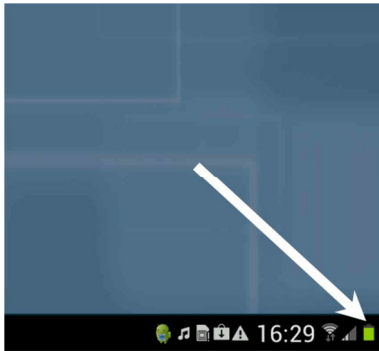

How to check the battery

1. You can see your battery status in the bottom right hand corner of the screen at any time.

2. To see more detail touch the battery and see the status % of the battery.

3. To see more details about the battery touch and open the settings menu