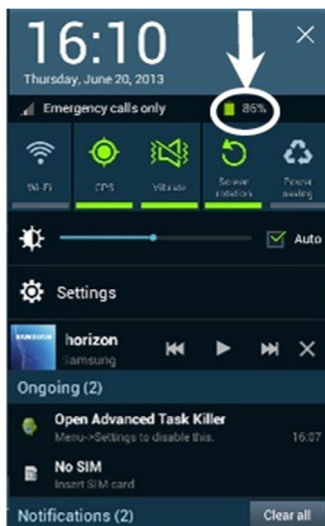

How to check the battery

1. You can see your battery status in the bottom right hand corner of the screen at any time.

2. To see more detail touch the battery and see the status % of the battery.

3. To see more details about the battery touch and open the settings menu

4. Scroll down to the **Device** section and touch on **Battery**.

5. You will see the battery information.

Creative Commons, Attribution, Non-Commercial, Share Alike (South Africa)
ICT4RED (<http://ict4red.blogspot.com>)
Tutorial creator: Maggie Verster