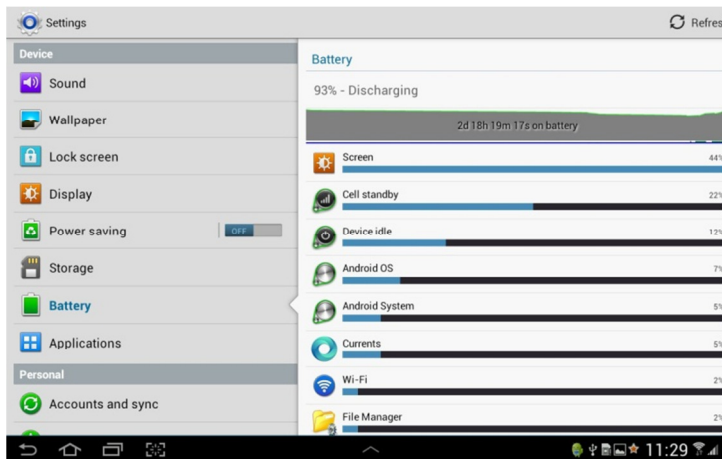

How to check the battery

1. You can see your battery status in the bottom right hand corner of the screen at any time.

2. To see more detail touch the battery and see the status % of the battery.

3. To see more details about the battery touch and open the settings menu

4. Scroll down to the **Device** section and touch on **Battery**.

5. You will see the battery information.

Creative Commons, Attribution, Non-Commercial, Share Alike (South Africa)
ICT4RED (<http://ict4red.blogspot.com>)
Tutorial creator: Maggie Verster