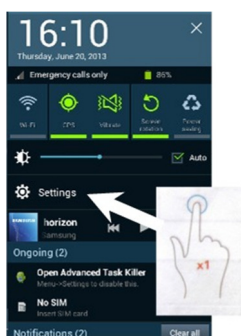

How to check the battery

1. You can see your battery status in the bottom right hand corner of the screen at any time.

2. To see more detail touch the battery and see the status % of the battery.

3. To see more details about the battery touch and open the settings menu