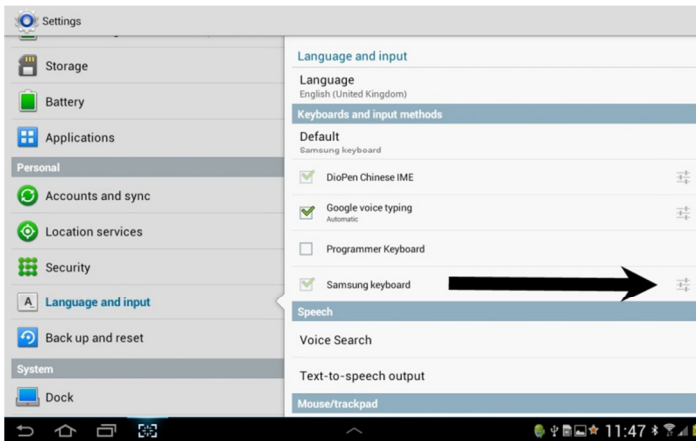

How to switch off predictive text (Samsung Galaxy)

1. Touch and open the settings menu

2. Touch **Language and input**. Touch the icon to the extreme right of Samsung keyboard.

Creative Commons, Attribution, Non-Commercial, Share Alike (South Africa)
ICT4RED (<http://ict4red.blogspot.com>)
Tutorial creator: Maggie Verster

3. Slide the setting to OFF.