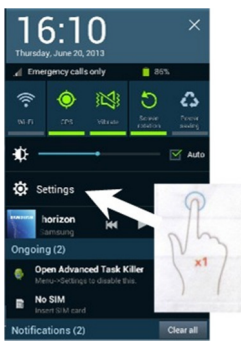

How to switch off predictive text (Samsung Galaxy)

1. Touch and open the settings menu

2. Touch **Language and input**. Touch the icon to the extreme right of Samsung keyboard.

Creative Commons, Attribution, Non-Commercial, Share Alike (South Africa)
ICT4RED (<http://ict4red.blogspot.com>)
Tutorial creator: Maggie Verster

3. Slide the setting to OFF.