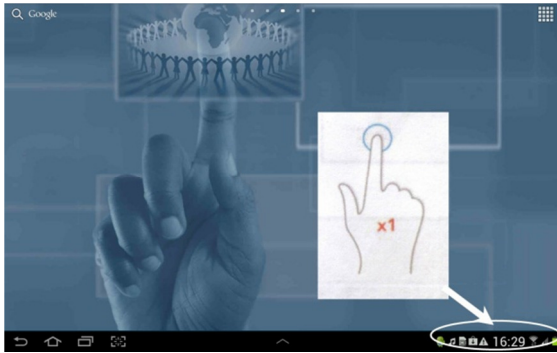

How to switch off predictive text (Samsung Galaxy)

1. Touch and open the settings menu

2. Touch **Language and input**. Touch the icon to the extreme right of Samsung keyboard.

Creative Commons, Attribution, Non-Commercial, Share Alike (South Africa)
ICT4RED (<http://ict4red.blogspot.com>)
Tutorial creator: Maggie Verster

3. Slide the setting to OFF.